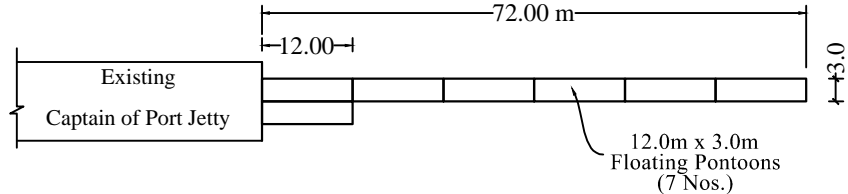

Scale 1:1000

FLOATING JETTY EXTENSION FOR CAPTAIN OF PORT JETTY AT PANAJI

MORMUGAO PORT TRUST

e-TENDER No. CE/33/2018